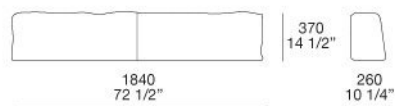

AIRPORT

PAOLA NAVONE (2006)

ARDI250

ARCS184

ARDI300

ARCS234