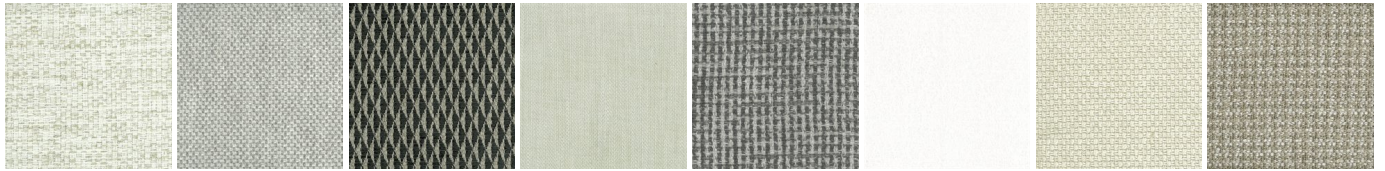

ARCS284

ARPO950

AIRPORT

FINISHINGS\COVER\FABRIC (35)

CHIOS

ARGO

CORINTO

ITACA