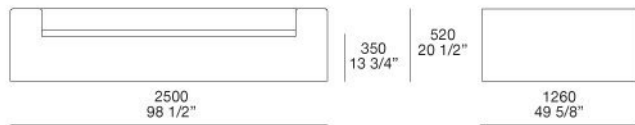

AIRPORT

PAOLA NAVONE (2006)

ARDI250