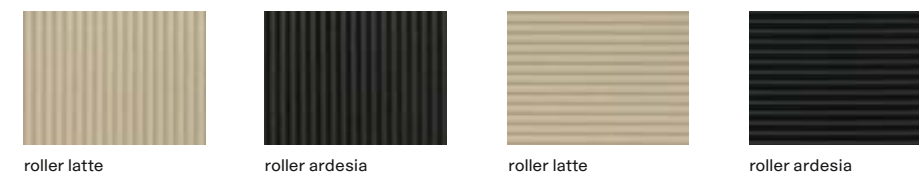

Essenza
Wood

Nobilitato
Melamine

● 26 colori laccato opaco
a campionario e
3 colori tecnopelle
26 mat lacquered colours
as for sample book and
3 techno leather colours

Metacrilato
Methacrylate

Nobilitato interno cassetti
Melamine drawers structure