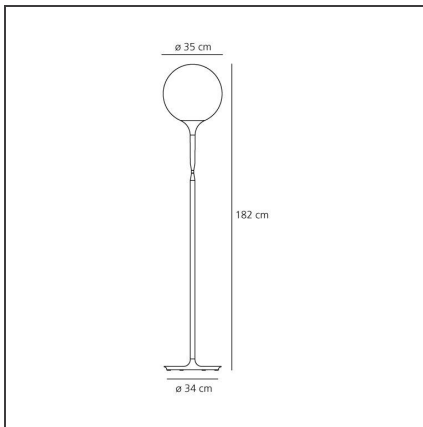

Castore floor 35

IP20     

Dimmerable: +  -

TECHNICAL DRAWINGS

DESIGN BY

Michele De Lucchi, Huub Ubbens

DESCRIPTION

The spherical diffuser design is enhanced by a removable-fitting and tapering luminous stem, making a gentle transition from the strong diffuser light to the blind lamp structure area. Base in zamac; stem in thermoplastic resin; blown glass diffuser.

FEATURES

Article Code:	1055010A	Material:	Blown glass, polycarbonate, zamak
Colour:	White	Series:	Design
Installation:	Floor	Area contract:	Hospitality, Retail, Residential
Environment:	Indoor	Emission:	Diffused

DIMENSIONS

Height:	cm 182	Glow Wire Test:	750
Base Diameter:	cm 34		

NOT INCLUDED SOURCES

Category:	HALO	Color Rendering:	1a
Number:	1	Color temperature (K):	2900K
Watt:	150W		
Lbs:	Qt32		
Socket:	E27		
Duration (h):	2000h		

Notes

A touch dimmer button on the stem for the storage of the light intensity set-up or the use of a local or remote control. Available in two sizes.