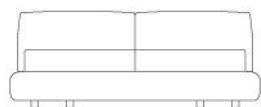

Poliform

BOLTON

GIUSEPPE VIGANÒ (2012)

TECHNICAL DESCRIPTION

TPOLOGY

bed with fixed bedstead or lift-up bedstead

Upholstered bed frame

panel of wooden particles and moulded flexible polyurethane, removable final cover in fabric or leather

Upholstered HEADBOARD

in moulded polyurethane. Pre-cover in polyester padding. Removable cover in fabric, non removable cover in leather

BOLTON

GIUSEPPE VIGANÒ (2012)

1848 - 2048
72 3/4" - 80 3/4"

790
31"

2430 - 2530
95 3/4" - 99 1/2"