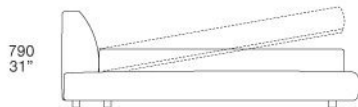

Upholstered HEADBOARD

in moulded polyurethane. Pre-cover in polyester padding. Removable cover in fabric, non removable cover in leather

BOLTON

GIUSEPPE VIGANÒ (2012)

1848 - 2048
72 3/4" - 80 3/4"

790
31"

2430 - 2530
95 3/4" - 99 1/2"