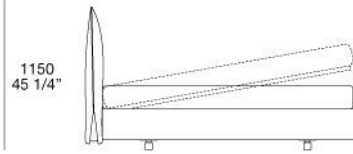

# BRUCE

JEAN-MARIE MASSAUD (2016)

2050 - 2250  
80 3/4" - 88 1/2"

330  
13"

1150  
45 1/4"

2250  
88 1/2"