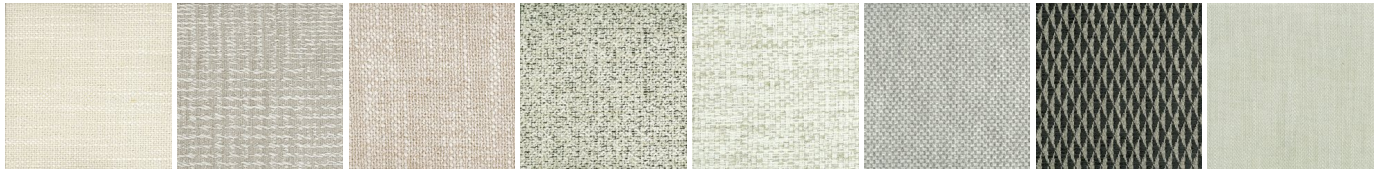

SENDAI

NAYORO

KITAMI

CHIOS

ARGO

CORINTO

ITACA

BRUCE

FINISHINGS\HEADBOARD\FABRIC (35)

KUSHIRO