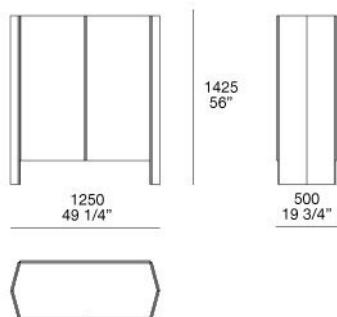

GIÒ

RODOLFO DORDONI (2016)

MGO1

MGO2

Poliform