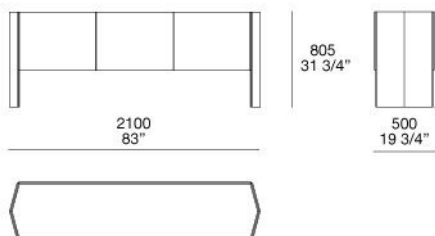

GIÒ

RODOLFO DORDONI (2016)

MGO1