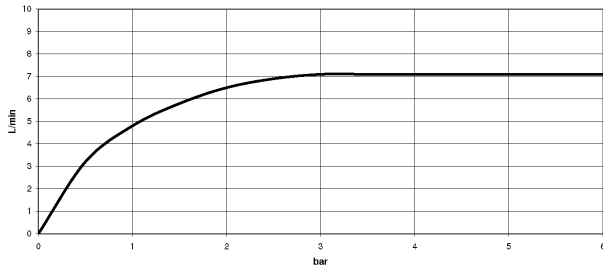

Kitchen - Tara.
Single-hole mixer - polished chrome
Article number: 22 815 892-00

- 235 mm projection
- pivotable spout 360°
- air-enriched flow
- height of mixer 378 mm
- height up to aerator 220 mm
- hole diameter 35 mm
- max. flow 7 l/min at 3 bar flow pressure
- lead-free
- (ADA)

polished chrome

Dimensional drawing

All details in mm / inch = mm x 0.0394

Kitchen - Tara.
Single-hole mixer - polished chrome
Article number: 22 815 892-00

Flow rate chart

Kitchen - Tara.
Single-hole mixer - polished chrome
Article number: 22 815 892-00