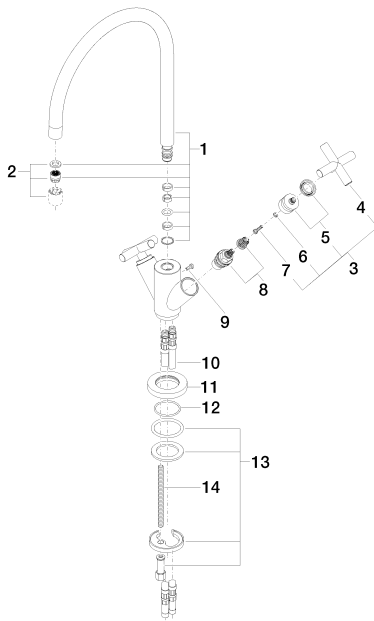

Kitchen - Tara.
Single-hole mixer - polished chrome
Article number: 22 815 892-00

- 235 mm projection
- pivotable spout 360°
- air-enriched flow
- height of mixer 378 mm
- height up to aerator 220 mm
- hole diameter 35 mm
- max. flow 7 l/min at 3 bar flow pressure
- lead-free
- (ADA)

polished chrome

Dimensional drawing

All details in mm / inch = mm x 0.0394

Kitchen - Tara.
Single-hole mixer - polished chrome
Article number: 22 815 892-00

Flow rate chart

Kitchen - Tara.
Single-hole mixer - polished chrome
Article number: 22 815 892-00

82 434 970-00
Dispenser with rosette -
polished chrome

Kitchen - Tara.
Single-hole mixer - polished chrome
Article number: 22 815 892-00

Spare parts list

No.	Item Number	Name	Quantity used
1	90 28 22 226 01-00	spout	1
2	90 23 01 028 03-00	aerator	1
3	04 20 89 010 00-00	handle	2
4	09 20 89 010-00	handle	2
5	90 12 12 007 00-00	base	2
6	09 30 11 029 90	disc	2
7	09 30 30 075 90	screw	2
8	90 90 03 151 00 90	top	2
9	09 30 30 054 90	screw	1
10	04 30 04 016 00 90	hose	2
11	09 28 10 132-00	ring	1
12	09 14 10 134 90	seal	1
13	04 30 11 038 00 90	fixing set	1
14	09 31 11 012 90	pin	1