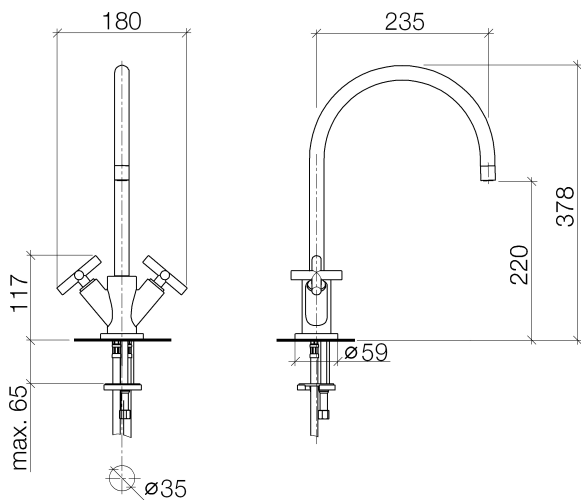

Kitchen - Tara.
Single-hole mixer - polished chrome
Article number: 22 815 892-00

- 235 mm projection
- pivotable spout 360°
- air-enriched flow
- height of mixer 378 mm
- height up to aerator 220 mm
- hole diameter 35 mm
- max. flow 7 l/min at 3 bar flow pressure
- lead-free
- (ADA)

polished chrome

Dimensional drawing

All details in mm / inch = mm x 0.0394

Kitchen - Tara.
Single-hole mixer - polished chrome
Article number: 22 815 892-00

Flow rate chart

Kitchen - Tara.
Single-hole mixer - polished chrome
Article number: 22 815 892-00

82 434 970-00
Dispenser with rosette -
polished chrome

Kitchen - Tara.
Single-hole mixer - polished chrome
Article number: 22 815 892-00

Spare parts list

No.	Item Number	Name	Quantity used
1	90 28 22 226 01-00	spout	1
2	90 23 01 028 03-00	aerator	1
3	04 20 89 010 00-00	handle	2
4	09 20 89 010-00	handle	2
5	90 12 12 007 00-00	base	2
6	09 30 11 029 90	disc	2
7	09 30 30 075 90	screw	2
8	90 90 03 151 00 90	top	2
9	09 30 30 054 90	screw	1
10	04 30 04 016 00 90	hose	2
11	09 28 10 132-00	ring	1
12	09 14 10 134 90	seal	1
13	04 30 11 038 00 90	fixing set	1
14	09 31 11 012 90	pin	1