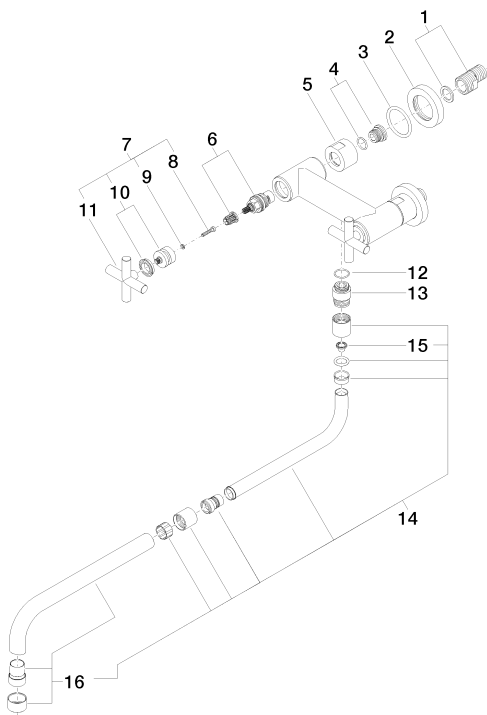

Kitchen - Tara.

Wall-mounted bridge mixer with extending spout - polished chrome

Article number: 31 151 892-00

- 365-545 mm projection
- pivoting spout
- laminar flow
- 1/2" connection
- max. flow 8.3 l/min at 3 bar flow pressure
- lead-free

polished chrome

Miscellaneous items are required for this article.

Dimensional drawing

All details in mm / inch = mm x 0.0394

Kitchen - Tara.

Wall-mounted bridge mixer with extending spout - polished chrome

Article number: 31 151 892-00

Flow rate chart

Kitchen - Tara.

Wall-mounted bridge mixer with extending spout - polished chrome

Article number: 31 151 892-00

Other finish variants

platinum matt
31 151 892-06

Article number: 31 151 892-00

Spare parts list

No.	Item Number	Name	Quantity used
1	04 11 04 003 00 90	connection	2
2	09 27 89 004-00	rosette	2
3	09 14 10 041 90	seal	2
4	04 29 05 014 00 90	nipple	2
5	09 23 30 012-00	nut	2
6	90 90 03 131 00 90	top	2
7	04 20 89 010 00-00	handle	2
8	09 30 30 075 90	screw	2
9	09 30 11 029 90	disc	2
10	90 12 12 007 00-00	base	2
11	09 20 89 010-00	handle	2
12	09 14 10 032 90	seal	1
13	09 24 03 093 10-00	nipple	1
14	04 28 25 075 00-00	spout	1
15	09 29 03 027 90	insert	1
16	90 28 25 076 00-00	spout	1