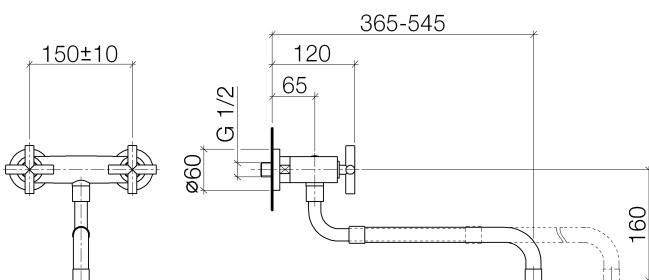

Kitchen - Tara.

Wall-mounted bridge mixer with extending spout - polished chrome

Article number: 31 151 892-00

- 365-545 mm projection
- pivoting spout
- laminar flow
- 1/2" connection
- max. flow 8.3 l/min at 3 bar flow pressure
- lead-free

polished chrome

Miscellaneous items are required for this article.

Dimensional drawing

All details in mm / inch = mm x 0.0394

Kitchen - Tara.

Wall-mounted bridge mixer with extending spout - polished chrome

Article number: 31 151 892-00

Flow rate chart

Kitchen - Tara.

Wall-mounted bridge mixer with extending spout - polished chrome

Article number: 31 151 892-00

Other finish variants

platinum matt
31 151 892-06

Article number: 31 151 892-00

Spare parts list

No.	Item Number	Name	Quantity used
1	04 11 04 003 00 90	connection	2
2	09 27 89 004-00	rosette	2
3	09 14 10 041 90	seal	2
4	04 29 05 014 00 90	nipple	2
5	09 23 30 012-00	nut	2
6	90 90 03 131 00 90	top	2
7	04 20 89 010 00-00	handle	2
8	09 30 30 075 90	screw	2
9	09 30 11 029 90	disc	2
10	90 12 12 007 00-00	base	2
11	09 20 89 010-00	handle	2
12	09 14 10 032 90	seal	1
13	09 24 03 093 10-00	nipple	1
14	04 28 25 075 00-00	spout	1
15	09 29 03 027 90	insert	1
16	90 28 25 076 00-00	spout	1