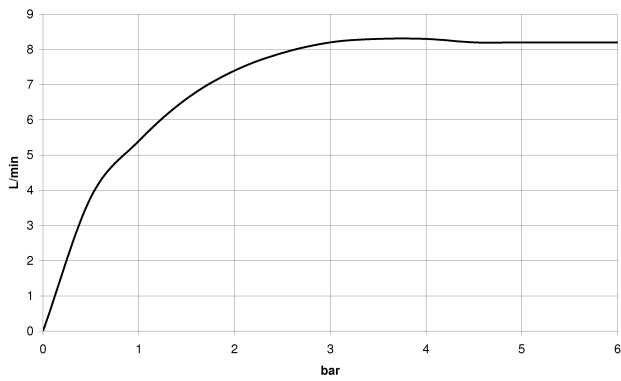

Kitchen - Tara.

Wall-mounted bridge mixer with extending spout - polished chrome

Article number: 31 151 892-00

- 365-545 mm projection
- pivoting spout
- laminar flow
- 1/2" connection
- max. flow 8.3 l/min at 3 bar flow pressure
- lead-free

polished chrome

Miscellaneous items are required for this article.

Dimensional drawing

All details in mm / inch = mm x 0.0394

Kitchen - Tara.

Wall-mounted bridge mixer with extending spout - polished chrome

Article number: 31 151 892-00

Flow rate chart

Kitchen - Tara.

Wall-mounted bridge mixer with extending spout - polished chrome

Article number: 31 151 892-00

Other finish variants

platinum matt
31 151 892-06