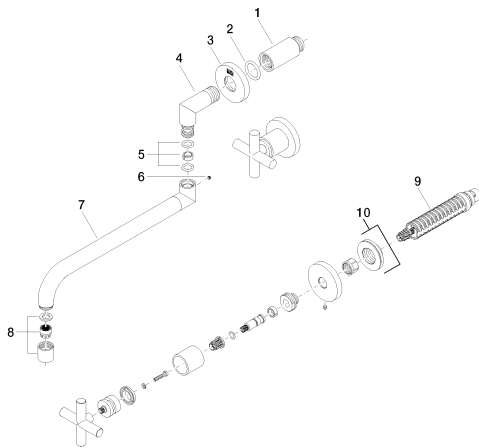

Kitchen - Tara.

Wall-mounted sink mixer - polished chrome

Article number: 36 818 892-00

- 300 mm projection
- pivoting spout
- air-enriched flow
- slide-on rosettes Ø 55 mm
- max. flow 5.7 l/min at 3 bar flow pressure
- lead-free
- (ADA)

Flow rate chart

Kitchen - Tara.
Wall-mounted sink mixer - polished chrome
Article number: 36 818 892-00

Other finish variants

platinum matt
36 818 892-06

platinum
36 818 892-08

brushed Durabronze
36 818 892-28

Other finishes on request (x-tra Service)

Required miscellaneous

35 707 970 90
Concealed wall-mounted
mixer Centred spout -

35 712 970 90
Concealed wall-mounted
mixer variable positioning -

35 713 970 90
Concealed wall-mounted
mixer spout on left -

35 714 970 90
Concealed wall-mounted
mixer spout on right -

Kitchen - Tara.

Wall-mounted sink mixer - polished chrome

Article number: 36 818 892-00

Spare parts list

No.	Item Number	Name	Quantity used
1	09 24 03 081 10 90	extension	1
2	09 14 10 026 90	seal	1
3	09 27 22 501-00	rosette	1
4	09 11 03 013 10-00	connection	1
5	90 14 15 020 00 90	gasket kit	1
6	09 31 11 038 90	pin	1
7	04 28 25 079 10-00	spout	1
8	90 23 01 019 00-00	aerator	1
9	90 90 03 157 00 90	top	2
10	36 310 892-00	Wall valve - polished chrome	2