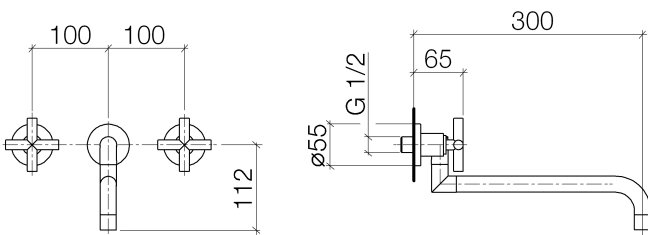

Kitchen - Tara.

Wall-mounted sink mixer - polished chrome

Article number: 36 818 892-00

- 300 mm projection
- pivoting spout
- air-enriched flow
- slide-on rosettes Ø 55 mm
- max. flow 5.7 l/min at 3 bar flow pressure
- lead-free
- (ADA)

polished chrome

Miscellaneous items are required for this article.

Dimensional drawing

All details in mm / inch = mm x 0.0394

Kitchen - Tara.
Wall-mounted sink mixer - polished chrome
Article number: 36 818 892-00

Flow rate chart

Kitchen - Tara.
Wall-mounted sink mixer - polished chrome
Article number: 36 818 892-00

Other finish variants

platinum matt
36 818 892-06

platinum
36 818 892-08

brushed Durabronze
36 818 892-28