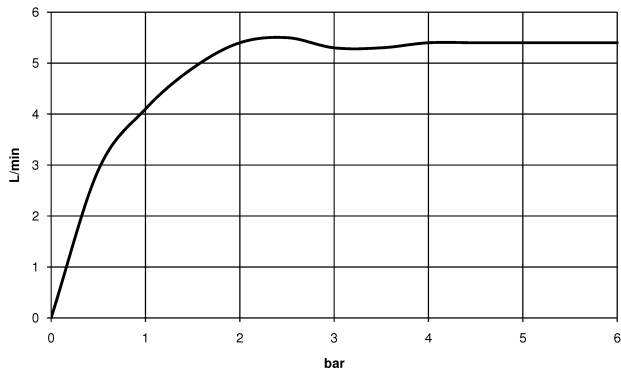

Kitchen - Tara.

Wall-mounted sink mixer - polished chrome

Article number: 36 818 892-00

- 300 mm projection
- pivoting spout
- air-enriched flow
- slide-on rosettes Ø 55 mm
- max. flow 5.7 l/min at 3 bar flow pressure
- lead-free
- (ADA)

polished chrome

Miscellaneous items are required for this article.

Dimensional drawing

All details in mm / inch = mm x 0.0394

Kitchen - Tara.
Wall-mounted sink mixer - polished chrome
Article number: 36 818 892-00

Flow rate chart

Kitchen - Tara.
Wall-mounted sink mixer - polished chrome
Article number: 36 818 892-00

Other finish variants

platinum matt
36 818 892-06

platinum
36 818 892-08

brushed Durabronze
36 818 892-28